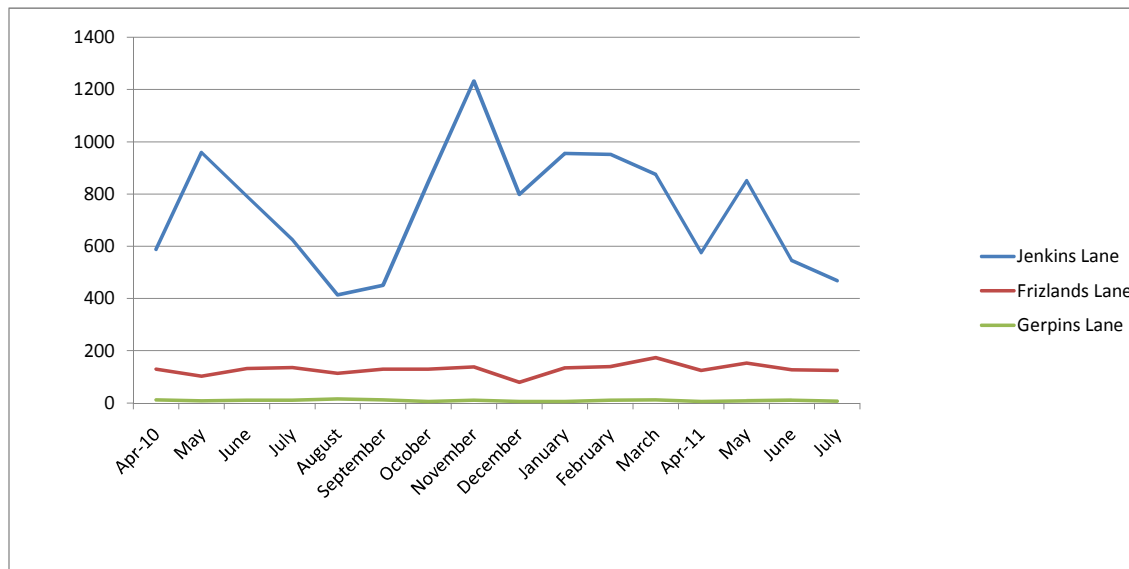

### Shanks' trade waste tonnages

Trade waste tonnage	Apr-10	May	June	July	August	September	October	November	December	January	February	March	Apr-11	May	June	July
Jenkins Lane	588	959	791	624	414	450	848	1232	799	956	952	874	575	851	545	468
Frizlands Lane	129	102	132	135	114	129	129	138	79	134	139	174	124	153	127	125
Gerpins Lane	12	8	10	11	15	12	6	10	5	6	11	12	6	8	10	7